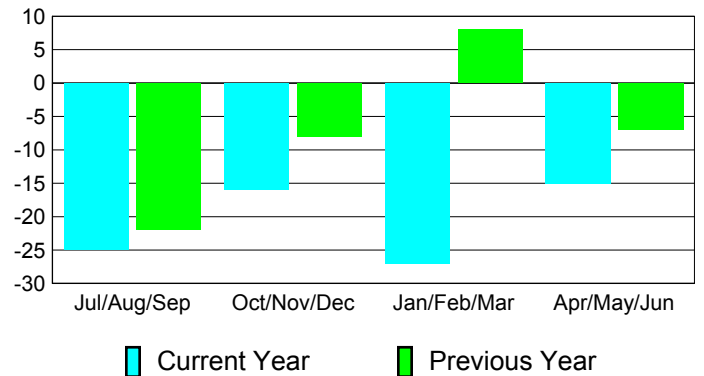

Membership Results
2010-2011

Membership
2009-2010

Month	Net Memb Goal	Actual New Memb	Actual Dropped Memb	Gain/Loss of Memb	Gain/Loss of Memb
Jul/Aug/Sep	23	55	-80	-25	-22
Oct/Nov/Dec	45	48	-64	-16	-8
Jan/Feb/Mar	43	69	-96	-27	8
Apr/May/June	25	49	-64	-15	-7
Totals	136	221	-304	-83	-29

Membership Results 2010-2011

Goal, New, Dropped, Gain/Loss

Comparison of Membership Gain/Loss

Current Year Compared to the Previous Year

Gender Comparison 2010-2011

Jul/Aug/Sep

Oct/Nov/Dec

Jan/Feb/Mar

Apr/May/June

Male

Female