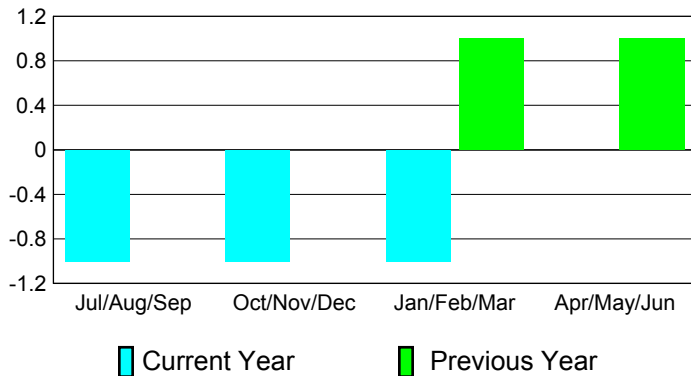

2010-2011 GMT Reports for District (or Undistricted) **District 2 S1**

GMT: **JOHN 'JACK' R FERGUSON** Location: **TEXAS**

GMT CA: **1**

CLUBS

Club Results
2010-2011

Clubs
2009-2010

Month	New Club Goal	Actual New Clubs	Actual Dropped Clubs	Gain/Loss of Clubs	Gain/Loss of Clubs
Jul/Aug/Sep	0	0	-1	-1	0
Oct/Nov/Dec	2	0	-1	-1	0
Jan/Feb/Mar	1	0	-1	-1	1
Apr/May/June	1	0	0	0	1
Totals	4	0	-3	-3	2

Club Results 2010-2011

Goal, New, Dropped, Gain/Loss

Comparison of Club Gain/Loss

Current Year Compared to the Previous Year

YTD Status Quo Clubs 2010-2011

Status Quo Clubs Compared to Status Quo Members

MEMBERSHIP