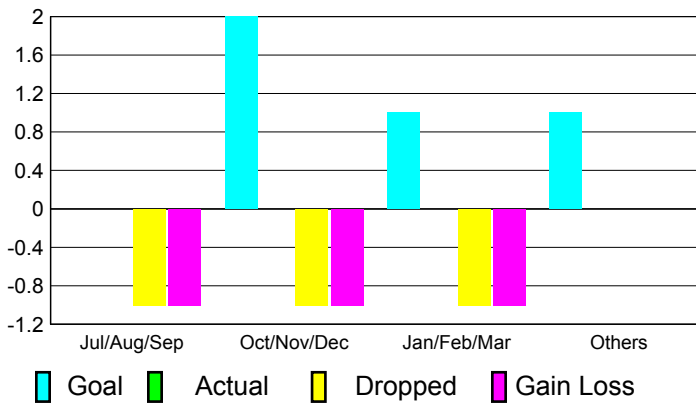

2010-2011 GMT Reports for District (or Undistricted) **District 2 S1**

GMT: **JOHN 'JACK' R FERGUSON** Location: **TEXAS**

GMT CA: **1**

CLUBS

Club Results
2010-2011

Clubs
2009-2010

Month	New Club Goal	Actual New Clubs	Actual Dropped Clubs	Gain/Loss of Clubs	Gain/Loss of Clubs
Jul/Aug/Sep	0	0	-1	-1	0
Oct/Nov/Dec	2	0	-1	-1	0
Jan/Feb/Mar	1	0	-1	-1	1
Apr/May/June	1	0	0	0	1
Totals	4	0	-3	-3	2

Club Results 2010-2011

Goal, New, Dropped, Gain/Loss

Comparison of Club Gain/Loss

Current Year Compared to the Previous Year

YTD Status Quo Clubs 2010-2011

Status Quo Clubs Compared to Status Quo Members

MEMBERSHIP

Membership Results
2010-2011

Membership
2009-2010

Month	Net Memb Goal	Actual New Memb	Actual Dropped Memb	Gain/Loss of Memb	Gain/Loss of Memb
Jul/Aug/Sep	23	55	-80	-25	-22
Oct/Nov/Dec	45	48	-64	-16	-8
Jan/Feb/Mar	43	69	-96	-27	8
Apr/May/June	25	49	-64	-15	-7
Totals	136	221	-304	-83	-29