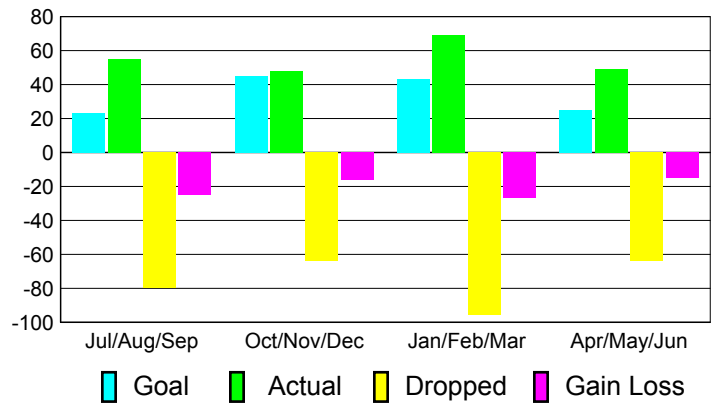

Membership Results 2010-2011

Goal, New, Dropped, Gain/Loss

Comparison of Membership Gain/Loss

Current Year Compared to the Previous Year